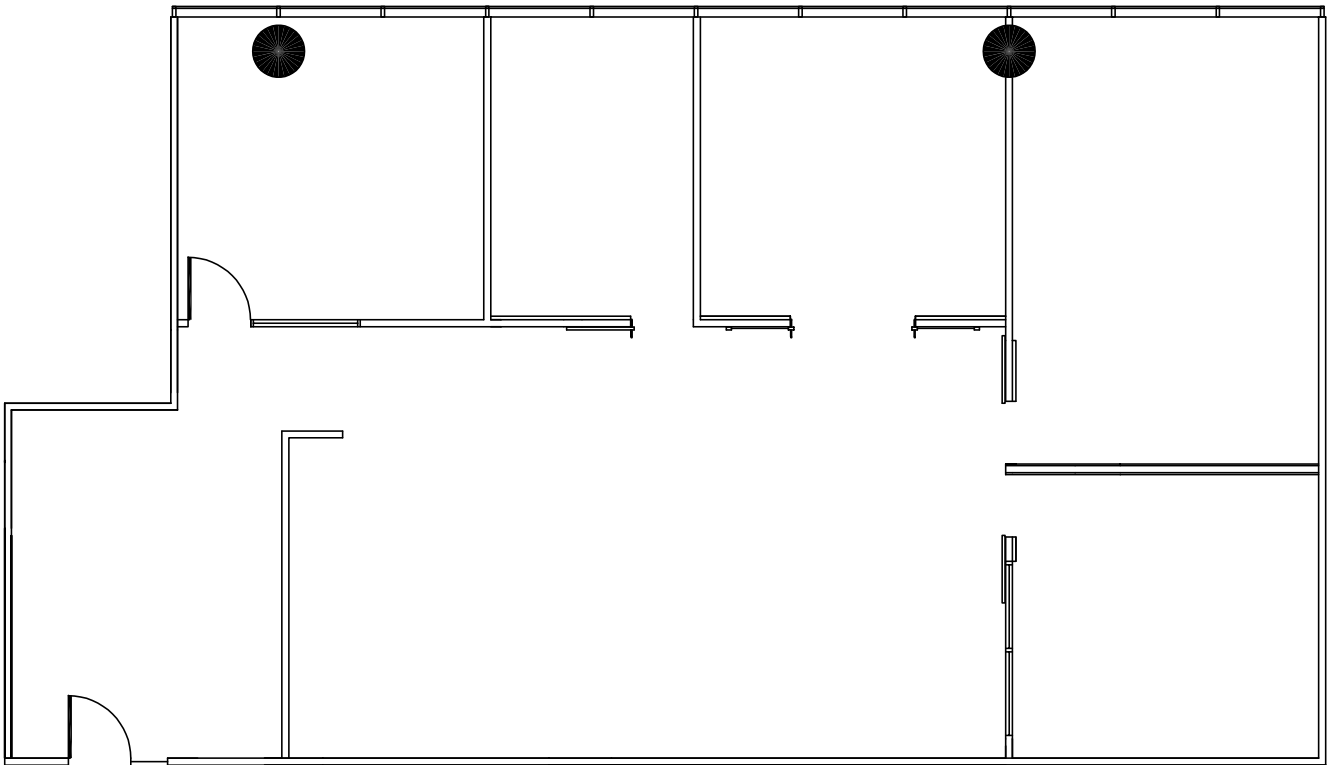

# SUITE 1510

2,455 NRA

# Weslayan Tower

**Granite**

SCALE: Not to Scale