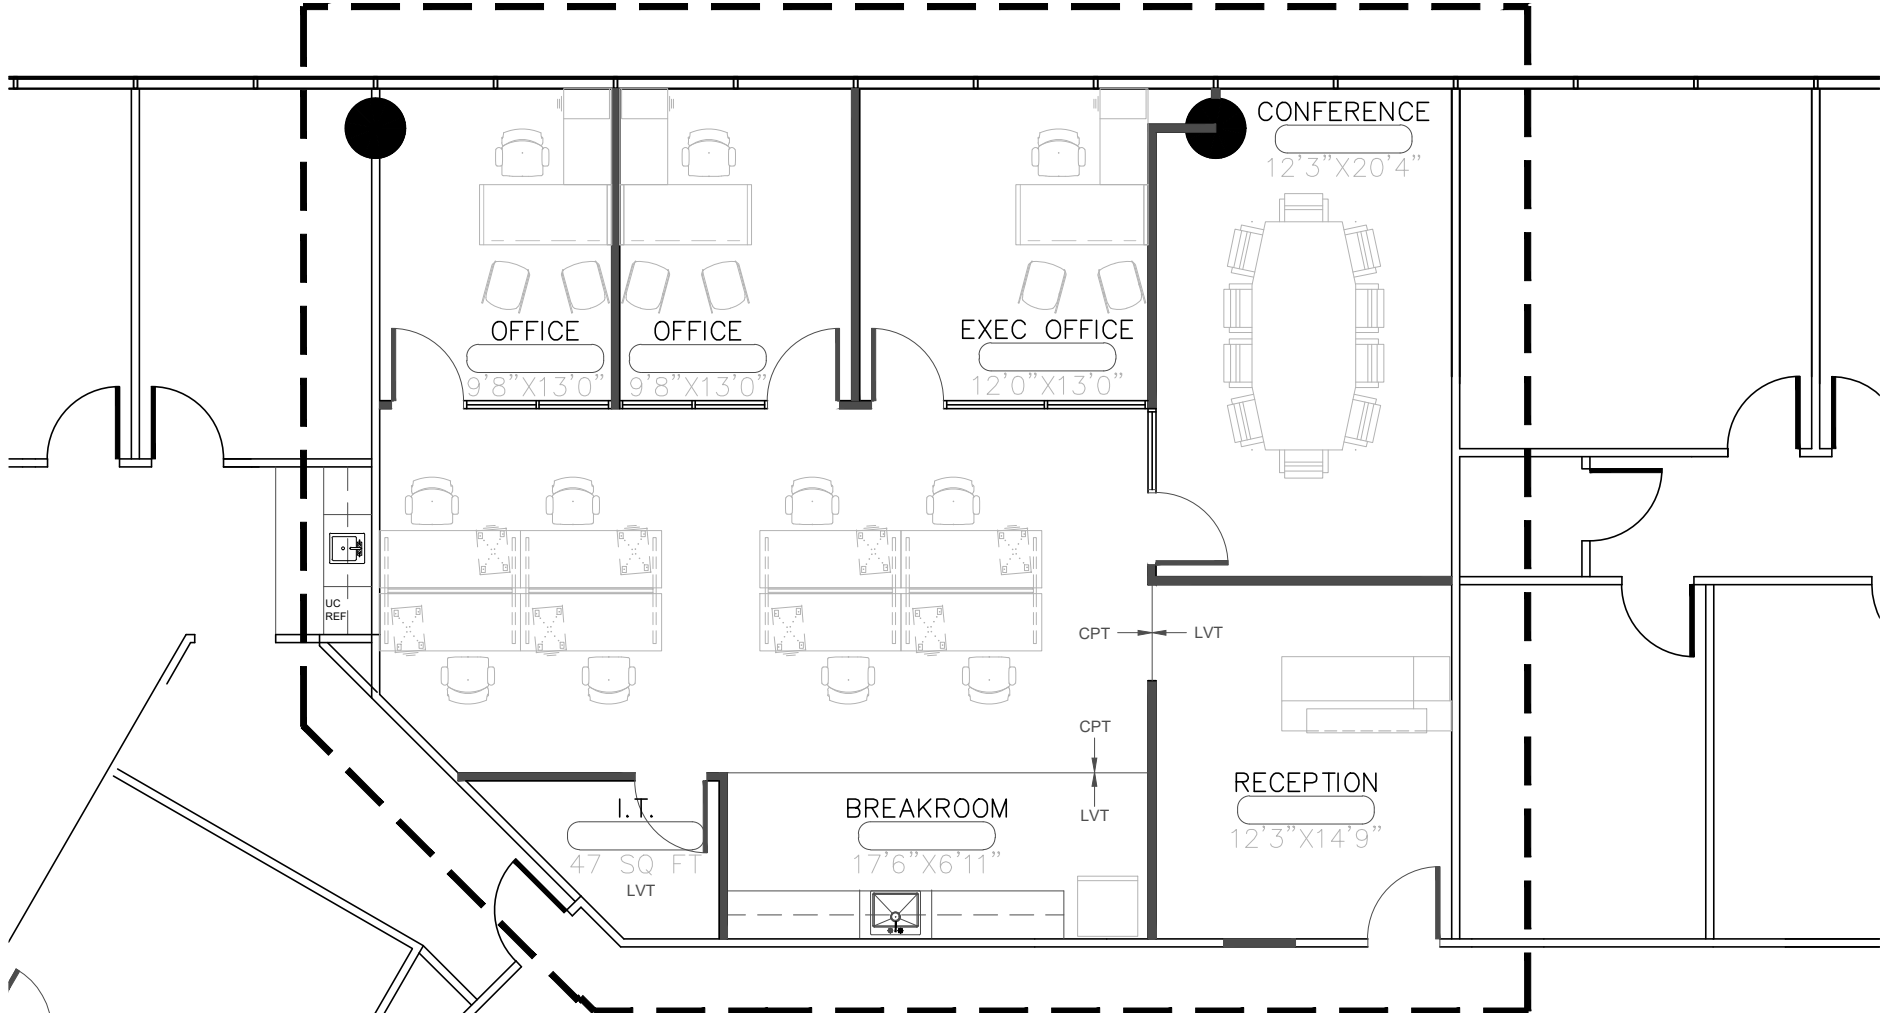

SCOPE OF WORK

 <p>LAMOUREUX DESIGN STUDIO</p> <p>2925 BRIARPARK DR, SUITE 140 HOUSTON, TEXAS 77042 P: 713.621.0009 WWW.LXNET.COM</p>	<p>TITLE: SPACE DESIGN</p> <p>DATE: 10-25-25</p> <p>DRAWN BY: AS</p> <p>SCALE: 1/8"=1'-0"</p> <p>PROJECT NO. 24-0101</p>
	<p>DRAWING NO. SD</p>
<p>PROJECT NAME: READY SUITE 1301</p> <p>LOCATION: WESLAYAN TOWER</p>	
<p>FLOOR: 13</p>	<p>SUITE: 1301</p>
<p>SQ FT: 1,844</p>	