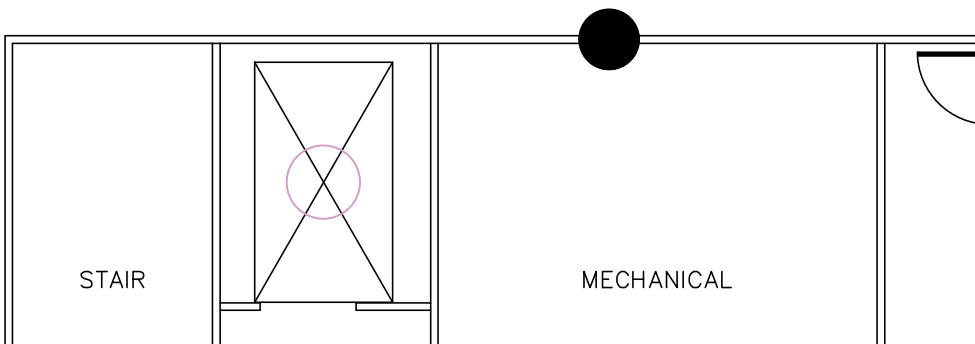

# SCOPE OF WORK

 <p><b>LAMOUREUX DESIGN STUDIO</b></p> <p>8020 WESTGLEN DRIVE HOUSTON, TEXAS 77063 P. 713.621.0009 WWW.LXNET.COM</p>	<p>TITLE: SPACE DESIGN</p> <p>DATE: 05-15-24</p> <p>DRAWN BY: AS</p> <p>SCALE: 1/8"=1'-0"</p> <p>PROJECT NO. 00-0000</p>
	<p>DRAWING NO. SD</p>
<p>PROJECT NAME: <b>READY SUITE 1725</b></p> <p>LOCATION: WESLAYAN TOWER</p>	
<p>FLOOR: 17</p>	<p>SUITE: 1725</p>
<p>SQ. FT.: 2771</p>	