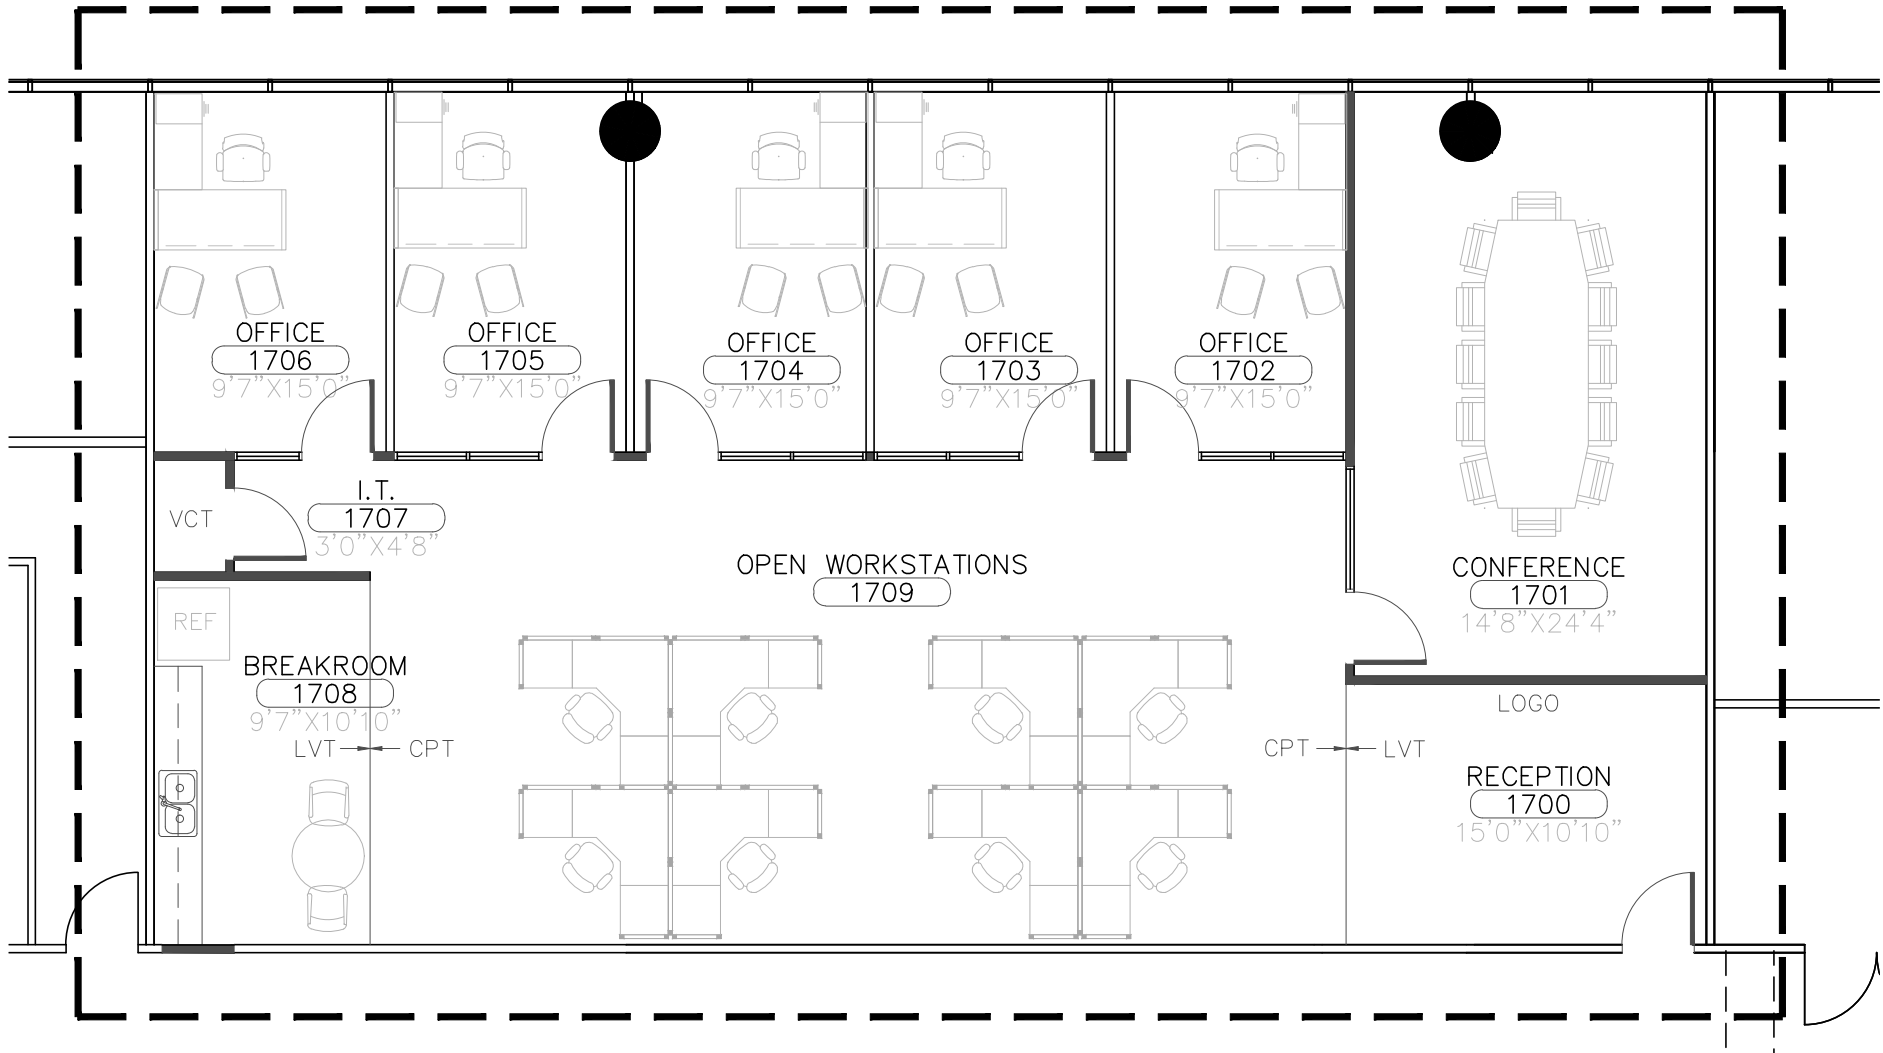

# SCOPE OF WORK

 <p><b>LAMOUREUX DESIGN STUDIO</b></p> <p>8020 WESTGLEN DRIVE HOUSTON, TEXAS 77063 P. 713.621.0009 WWW.LXNET.COM</p>	<p>TITLE: SPACE DESIGN</p> <p>DATE: 05-15-24</p> <p>DRAWN BY: AS</p> <p>SCALE: 1/8"=1'-0"</p> <p>PROJECT NO. 00-0000</p>
	<p>DRAWING NO. SD</p>
<p>PROJECT NAME: <b>READY SUITE 1725</b></p> <p>LOCATION: WESLAYAN TOWER</p>	
<p>FLOOR: 17</p>	<p>SUITE: 1725</p>
<p>SQ. FT.: 2771</p>	